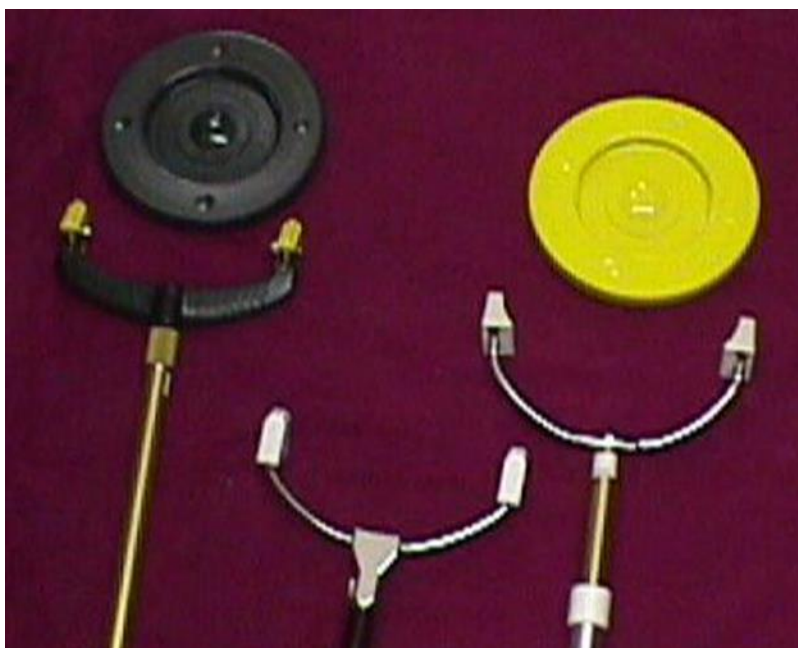

THE PLAYING COURT

The Court size is Six Feet (6') Wide by Thirty Nine Feet (39') Long, Plus a Six Foot Six (6'-6") Standing area at each End.

Normal Construction Material is Re-enforced Concrete, but can be played on any reasonably flat surface by painting the lines on surface, or using Portable Courts that are available.

THE DISCS

The Game is Played using Eight (8) Discs made from a hard Plastic Composition, usually are Colored 4 Yellow and 4 Black. Size of each Disc is Six Inches in Diameter and Weigh no more than 15 ounces.

THE CUE

A Cue is used to propel the Disc to the Scoring area at the other end of the Court. It is approximately Six Feet (6') long and has a fork at one end to hold against the Disc. Materials vary, but are all fitted with Runners that slide on the Court surface.